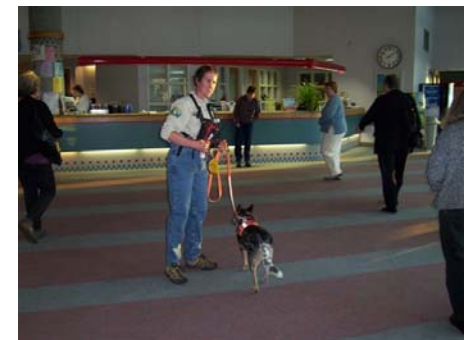

CONFORMATION SHOW HANDLING

The LCKC holds an annual conformation show handling class.

WORKSHOPS & SEMINARS

The Club also offers workshops and seminars on interesting topics such as obedience, tracking, earthdog and pet care.

Best in Show Judge and Winning Dog in the Ferndale Carriage is the Lost Coast Kennel Club's Unique Signature

Finishing a championship is a rewarding experience

Demonstration of Search and Rescue at an LCKC Club Meeting